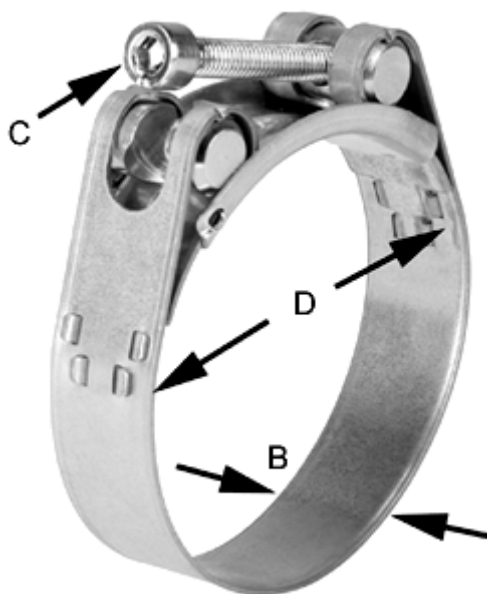

Article number: 025927202057

Description: Heavy Duty Clamp GBS M 57/20 W2 ISK QRC

## Measures

---

C (screw type) = ISK
Diameter D = 56-59
Width B = 20